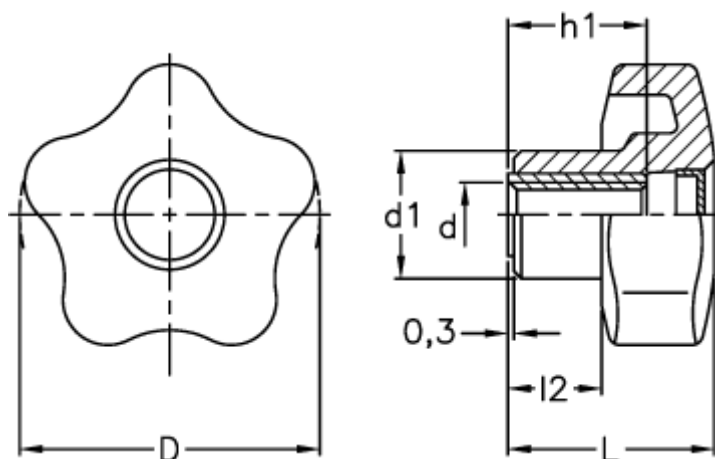

Data Sheet

Article number: 23020698446
Description: E+G Lobe knob
VCT.32 B-M6-C6, red cap

Measures

D = 32
d1 = 15
d 6H = M6
h1 = 12
L = 23.0
l2 = 10